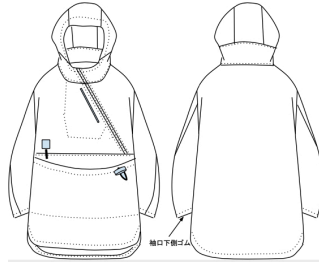

No 21SBL-M01
ITM Wind proof SnapT

Com N/Sp 88/12

Size			
Color	S	M	L
BEG			
BLK			
Price : ¥14,000			
Deli :			

No 21SCT-M02
ITM Wind proof Garden PK

Com N/Sp 88/12

Size		
Color	2	3
BEG		
BLK		
Price : ¥24,000		
Deli :		

No 21SCT-M01
ITM Mesh Garden PK

Com N 100%

Size		
Color	2	3
WHT		
KHK		
BLK		
Price : ¥24,000		
Deli :		

No 21SSH-M01
ITM Mesh SH

Com N100%

Size		
Color	2	3
WHT		
KHK		
BLK		
Price : ¥15,000		
Deli :		

No 21SPK-M01
ITM Organic Cotton Wool PK