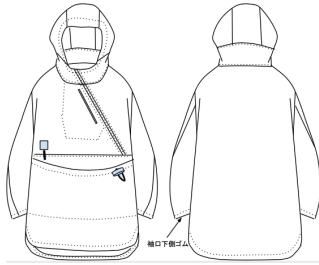

No 21SBL-M01
ITM Wind proof SnapT

Com N/Sp 88/12

Size			
Color	S	M	L
BEG			
BLK			
Price : ¥14,000			
Deli :			

No 21SCT-M02
ITM Wind proof Garden PK

Com N/Sp 88/12

Size		
Color	2	3
BEG		
BLK		
Price : ¥24,000		
Deli :		

No 21SCT-M01
ITM Mesh Garden PK

Com N 100%

Size		
Color	2	3
WHT		
KHK		
BLK		
Price : ¥24,000		
Deli :		

No 21SSH-M01
ITM Mesh SH

Com N100%

Size		
Color	2	3
WHT		
KHK		
BLK		
Price : ¥15,000		
Deli :		

No 21SPK-M01
ITM Organic Cotton Wool PK