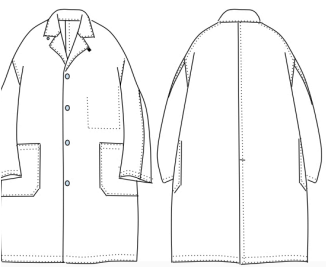

No 21SCT-V01
ITM Stripe Grage CT

No 21SJK-V03
ITM Stripe Jk

No 21SJK-V01
ITM Linen Wool Stripe SH jacket

No 21SPT-V05
ITM Linen Wool Stripe PT

No 21SJK-V02
ITM Cotton Paper SH jacket

No 21SPT-V01
ITM Cotton Paper PT

Com C 100%

Com C 100%

Com W/L 61/39

Com W/L 61/39

Com C/PAPER 89/11

Com C/PAPER 89/11

Size		
Color	2	3
BLU ST		
Price :	¥34,000	
Deli :	2021/2/中旬	

Size		
Color	2	3
WHT		
Price :	¥34,000	
Deli :	2021/2/下旬	