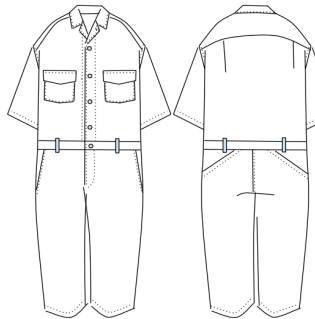

Size		
Color	2	3
KHK		
BEG		
Price :	¥58,000	
Deli :	2021/2/中旬	

No 21SSH-V06
ITM Linenn China SH

Com L 100%