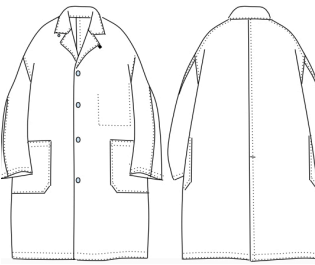

No 21SCT-V02
ITM Wool Garage coat

Com W100%

Size		
Color	2	3
BRN		
KHK		
Price :	¥39,000	
Deli :	2021/2/中旬	

No 21SJK-V05
ITM Wool Shirt Jk

Com W 100%