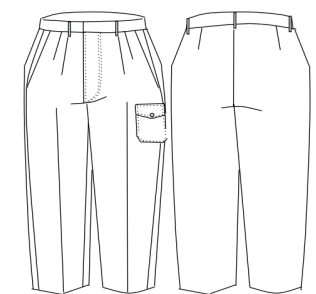

No 21SCT-V01
ITM Stripe Grage CT

No 21SJK-V03
ITM Stripe Jk

No 21SJK-V01
ITM Linen Wool Stripe SH jacket

No 21SPT-V05
ITM Linen Wool Stripe PT

No 21SJK-V02
ITM Cotton Paper SH jacket

No 21SPT-V01
ITM Cotton Paper PT

Com C 100%

Com C 100%

Com W/L 61/39

Com W/L 61/39

Com C/PAPER 89/11

Com C/PAPER 89/11

Size		
Color	2	3
BLU ST		
Price :	¥34,000	
Deli :	2021/2/中旬	

Size		
Color	2	3
WHT		
Price :	¥34,000	
Deli :	2021/2/下旬	